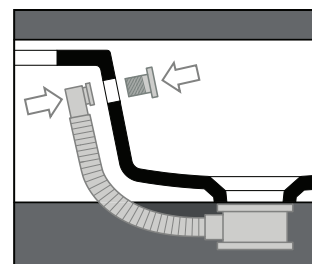

## Lavamani / Wash-hand basin

Trooppieno / overflow

## AG 20

Disegni Tecnici  
Technical Drawings

Lavamani 40S monoforo  
appoggio o sospeso mensola Dx  
(Trooppieno addizionale incluso)

Single hole hand wash basin 40S  
sit-on or wall-hung right shelf  
(Additional overflow included)